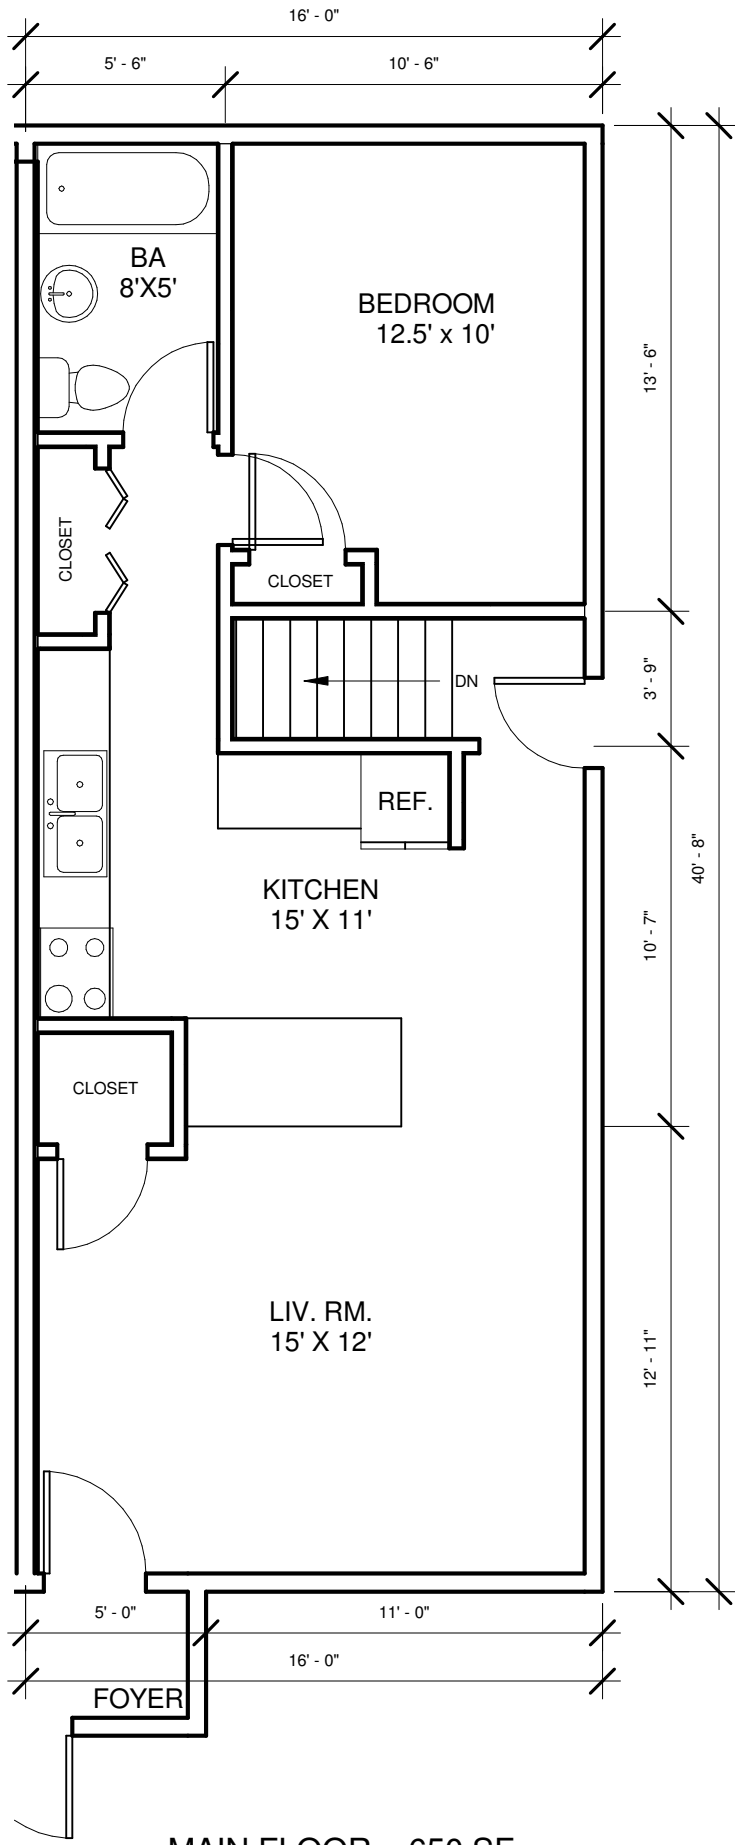

870 23RD AVENUE SE

LOWER LEVEL = 650 SF  
TOTAL = 1300 SQ FT

**870 23RD AVENUE SE**

MAIN FLOOR = 650 SF  
TOTAL = 1300 SF