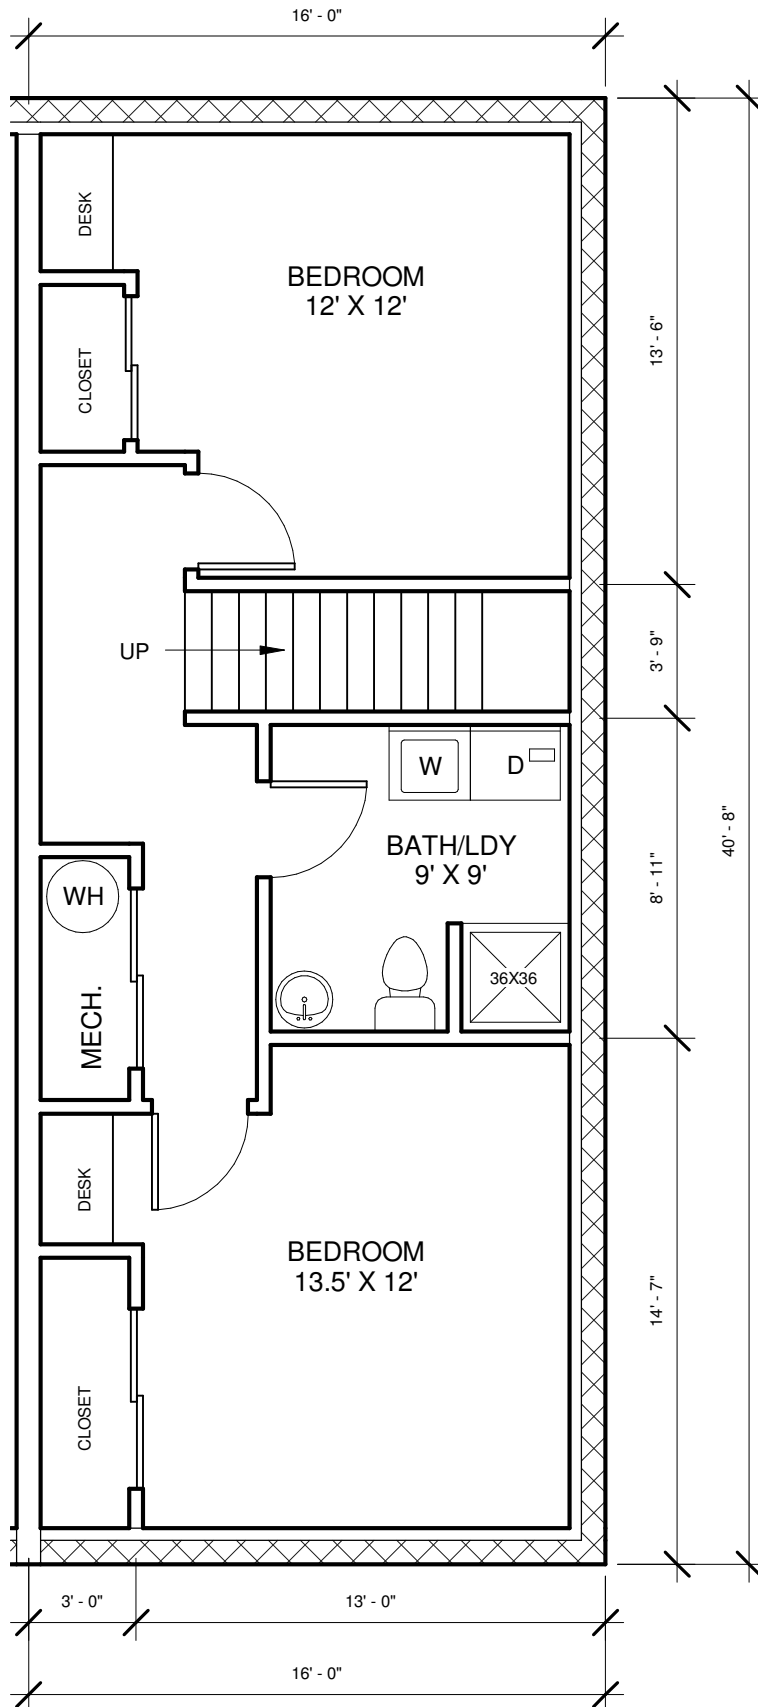

870 23RD AVENUE SE

LOWER LEVEL = 650 SF  
TOTAL = 1300 SQ FT

**870 23RD AVENUE SE**

MAIN FLOOR = 650 SF  
TOTAL = 1300 SF